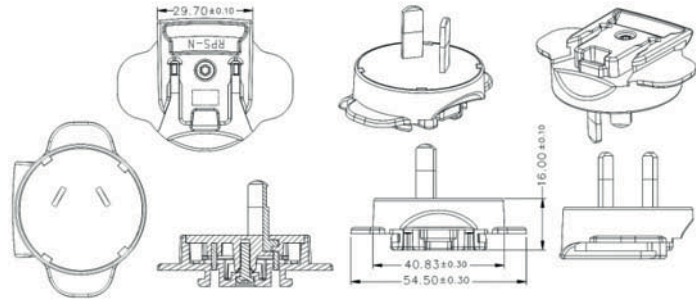

Interchangeable Clips for R-Series Wall Adapters

RPA – US Clip

Dimension Drawing Unit: mm

RPB – Brazil Clip

Dimension Drawing Unit: mm

RPC – China Clip

Dimension Drawing Unit: mm

RPE - Europe Clip

Dimension Drawing Unit: mm

**RPH – Korea Clip**

**Dimension Drawing Unit: mm**

**RPI – India Clip**

**Dimension Drawing Unit: mm**

**RPK – UK Clip**

**Dimension Drawing Unit: mm**

**RPN – Argentina Clip**

**Dimension Drawing Unit: mm**

**RPS – Australia Clip**

**Dimension Drawing Unit: mm**

**RPX – C8 Clip**

**Dimension Drawing Unit: mm**

**RPBAG**

**RPBAG**

Product package comes with RPA, RPE, RPK and RPS interchangeable clips in a plastic bag.