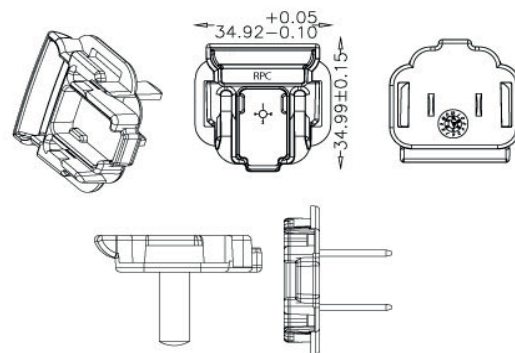

Interchangeable Clips for R-Series Wall Adapters

RPA – US Clip

Dimension Drawing Unit: mm

RPB – Brazil Clip

Dimension Drawing Unit: mm

RPC – China Clip

Dimension Drawing Unit: mm

RPE - Europe Clip

Dimension Drawing Unit: mm

**RPH – Korea Clip**

**Dimension Drawing Unit: mm**

**RPI – India Clip**

**Dimension Drawing Unit: mm**

**RPK – UK Clip**

**Dimension Drawing Unit: mm**

**RPN – Argentina Clip**

**Dimension Drawing Unit: mm**

**RPS – Australia Clip**

**Dimension Drawing Unit: mm**

**RPX – C8 Clip**

**Dimension Drawing Unit: mm**

**RPBAG**

**RPBAG**

Product package comes with RPA, RPE, RPK and RPS interchangeable clips in a plastic bag.