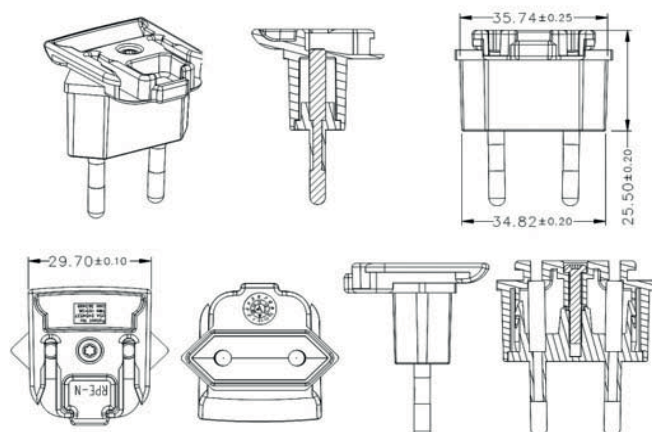

Interchangeable Clips for R-Series Wall Adapters

RPA – US Clip

Dimension Drawing Unit: mm

RPB – Brazil Clip

Dimension Drawing Unit: mm

RPC – China Clip

Dimension Drawing Unit: mm

RPE - Europe Clip

Dimension Drawing Unit: mm

**RPH – Korea Clip**

**Dimension Drawing Unit: mm**

**RPI – India Clip**

**Dimension Drawing Unit: mm**

**RPK – UK Clip**

**Dimension Drawing Unit: mm**

**RPN – Argentina Clip**

**Dimension Drawing Unit: mm**

**RPS – Australia Clip**

**Dimension Drawing Unit: mm**

**RPX – C8 Clip**

**Dimension Drawing Unit: mm**

**RPBAG**

**RPBAG**

Product package comes with RPA, RPE, RPK and RPS interchangeable clips in a plastic bag.