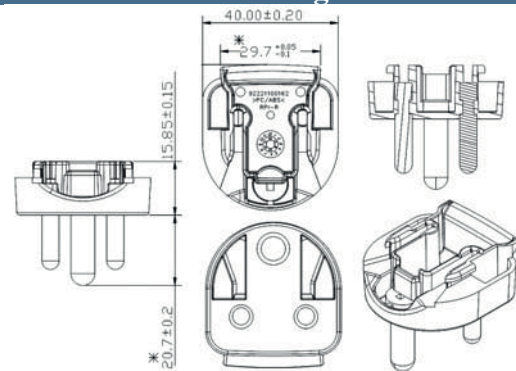

Interchangeable Clips for R-Series Wall Adapters

RPA – US Clip

Dimension Drawing Unit: mm

RPB – Brazil Clip

Dimension Drawing Unit: mm

RPC – China Clip

Dimension Drawing Unit: mm

RPE - Europe Clip

Dimension Drawing Unit: mm

**RPH – Korea Clip**

**Dimension Drawing Unit: mm**

**RPI – India Clip**

**Dimension Drawing Unit: mm**

**RPK – UK Clip**

**Dimension Drawing Unit: mm**

**RPN – Argentina Clip**

**Dimension Drawing Unit: mm**

**RPS – Australia Clip**

**Dimension Drawing Unit: mm**

**RPX – C8 Clip**

**Dimension Drawing Unit: mm**

**RPBAG**

**RPBAG**

Product package comes with RPA, RPE, RPK and RPS interchangeable clips in a plastic bag.