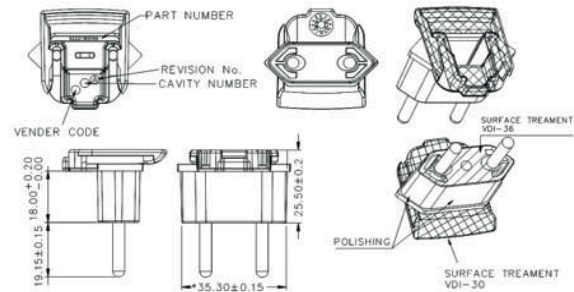

Interchangeable Clips for R-Series Wall Adapters

RPA – US Clip

Dimension Drawing Unit: mm

RPB – Brazil Clip

Dimension Drawing Unit: mm

RPC – China Clip

Dimension Drawing Unit: mm

RPE - Europe Clip

Dimension Drawing Unit: mm

**RPH – Korea Clip**

**Dimension Drawing Unit: mm**

**RPI – India Clip**

**Dimension Drawing Unit: mm**

**RPK – UK Clip**

**Dimension Drawing Unit: mm**

**RPN – Argentina Clip**

**Dimension Drawing Unit: mm**

**RPS – Australia Clip**

**Dimension Drawing Unit: mm**

**RPX – C8 Clip**

**Dimension Drawing Unit: mm**

**RPBAG**

**RPBAG**

Product package comes with RPA, RPE, RPK and RPS interchangeable clips in a plastic bag.