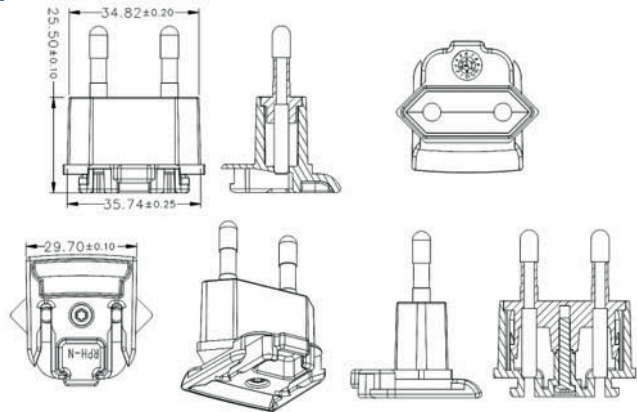

Interchangeable Clips for R-Series Wall Adapters

RPA – US Clip

Dimension Drawing Unit: mm

RPB – Brazil Clip

Dimension Drawing Unit: mm

RPC – China Clip

Dimension Drawing Unit: mm

RPE - Europe Clip

Dimension Drawing Unit: mm

**RPH – Korea Clip**

**Dimension Drawing Unit: mm**

**RPI – India Clip**

**Dimension Drawing Unit: mm**

**RPK – UK Clip**

**Dimension Drawing Unit: mm**

**RPN – Argentina Clip**

**Dimension Drawing Unit: mm**

**RPS – Australia Clip**

**Dimension Drawing Unit: mm**

**RPX – C8 Clip**

**Dimension Drawing Unit: mm**

**RPBAG**

**RPBAG**

Product package comes with RPA, RPE, RPK and RPS interchangeable clips in a plastic bag.