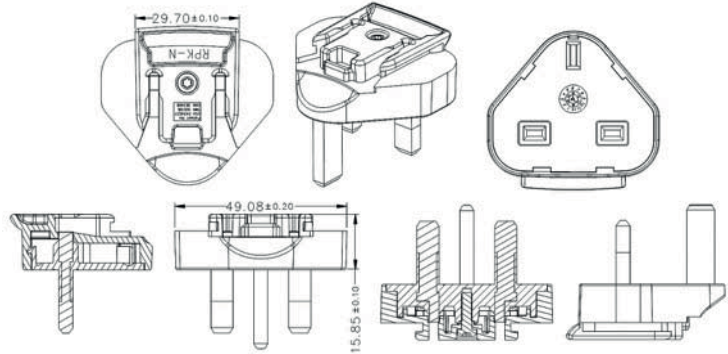

Interchangeable Clips for R-Series Wall Adapters

RPA – US Clip

Dimension Drawing Unit: mm

RPB – Brazil Clip

Dimension Drawing Unit: mm

RPC – China Clip

Dimension Drawing Unit: mm

RPE - Europe Clip

Dimension Drawing Unit: mm

**RPH – Korea Clip**

**Dimension Drawing Unit: mm**

**RPI – India Clip**

**Dimension Drawing Unit: mm**

**RPK – UK Clip**

**Dimension Drawing Unit: mm**

**RPN – Argentina Clip**

**Dimension Drawing Unit: mm**

**RPS – Australia Clip**

**Dimension Drawing Unit: mm**

**RPX – C8 Clip**

**Dimension Drawing Unit: mm**

**RPBAG**

**RPBAG**

Product package comes with RPA, RPE, RPK and RPS interchangeable clips in a plastic bag.