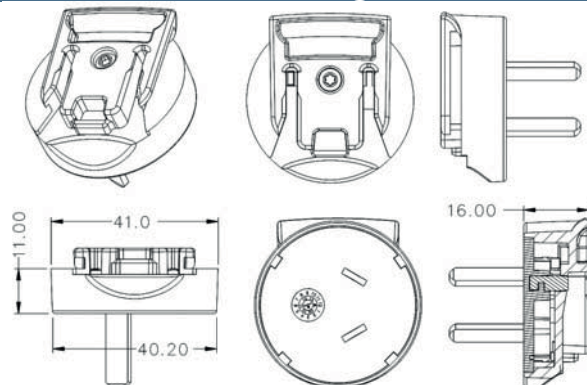

Interchangeable Clips for R-Series Wall Adapters

RPA – US Clip

Dimension Drawing Unit: mm

RPB – Brazil Clip

Dimension Drawing Unit: mm

RPC – China Clip

Dimension Drawing Unit: mm

RPE - Europe Clip

Dimension Drawing Unit: mm

**RPH – Korea Clip**

**Dimension Drawing Unit: mm**

**RPI – India Clip**

**Dimension Drawing Unit: mm**

**RPK – UK Clip**

**Dimension Drawing Unit: mm**

**RPN – Argentina Clip**

**Dimension Drawing Unit: mm**

**RPS – Australia Clip**

**Dimension Drawing Unit: mm**

**RPX – C8 Clip**

**Dimension Drawing Unit: mm**

**RPBAG**

**RPBAG**

Product package comes with RPA, RPE, RPK and RPS interchangeable clips in a plastic bag.