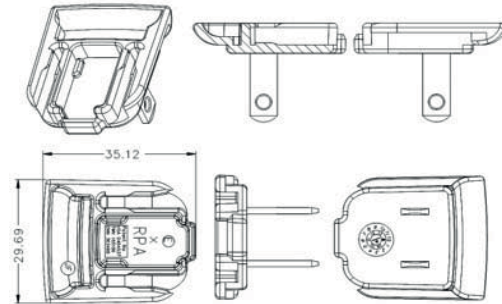

Interchangeable Clips for R-Series Wall Adapters

RPA – US Clip

Dimension Drawing Unit: mm

RPB – Brazil Clip

Dimension Drawing Unit: mm

RPC – China Clip

Dimension Drawing Unit: mm

RPE - Europe Clip

Dimension Drawing Unit: mm

**RPH – Korea Clip**

**Dimension Drawing Unit: mm**

**RPI – India Clip**

**Dimension Drawing Unit: mm**

**RPK – UK Clip**

**Dimension Drawing Unit: mm**

**RPN – Argentina Clip**

**Dimension Drawing Unit: mm**

**RPS – Australia Clip**

**Dimension Drawing Unit: mm**

**RPX – C8 Clip**

**Dimension Drawing Unit: mm**

**RPBAG**

**RPBAG**

Product package comes with RPA, RPE, RPK and RPS interchangeable clips in a plastic bag.