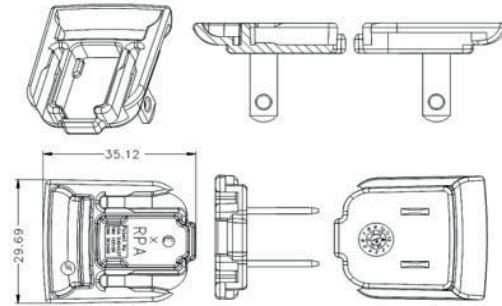

Interchangeable Clips for R-Series Wall Adapters

RPA – US Clip

Dimension Drawing Unit: mm

RPB – Brazil Clip

Dimension Drawing Unit: mm

RPC – China Clip

Dimension Drawing Unit: mm

RPE - Europe Clip

Dimension Drawing Unit: mm

RPH – Korea Clip

Dimension Drawing Unit: mm

RPI – India Clip

Dimension Drawing Unit: mm

RPK – UK Clip

Dimension Drawing Unit: mm

RPN – Argentina Clip

Dimension Drawing Unit: mm

RPS – Australia Clip **Dimension Drawing Unit: mm**

RPX – C8 Clip **Dimension Drawing Unit: mm**

RPBAG

RPBAG

Product package comes with RPA, RPE, RPK and RPS interchangeable clips in a plastic bag.