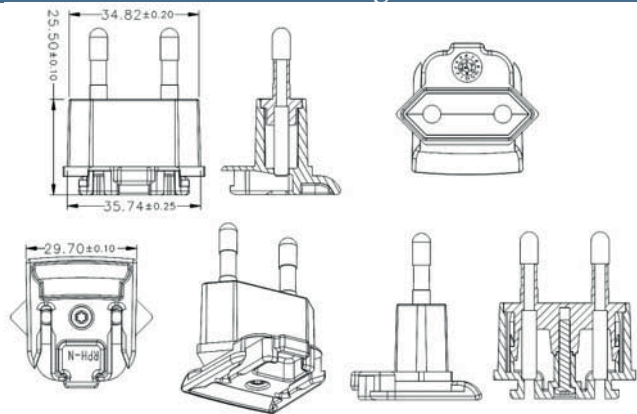

Interchangeable Clips for R-Series Wall Adapters

RPA – US Clip

Dimension Drawing Unit: mm

RPB – Brazil Clip

Dimension Drawing Unit: mm

RPC – China Clip

Dimension Drawing Unit: mm

RPE - Europe Clip

Dimension Drawing Unit: mm

RPH – Korea Clip

Dimension Drawing Unit: mm

RPI – India Clip

Dimension Drawing Unit: mm

RPK – UK Clip

Dimension Drawing Unit: mm

RPN – Argentina Clip

Dimension Drawing Unit: mm

RPS – Australia Clip **Dimension Drawing Unit: mm**

RPX – C8 Clip **Dimension Drawing Unit: mm**

RPBAG

RPBAG

Product package comes with RPA, RPE, RPK and RPS interchangeable clips in a plastic bag.