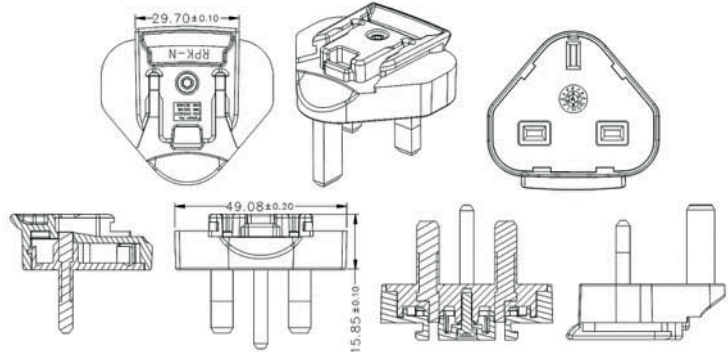

Interchangeable Clips for R-Series Wall Adapters

RPA – US Clip

Dimension Drawing Unit: mm

RPB – Brazil Clip

Dimension Drawing Unit: mm

RPC – China Clip

Dimension Drawing Unit: mm

RPE - Europe Clip

Dimension Drawing Unit: mm

RPH – Korea Clip

Dimension Drawing Unit: mm

RPI – India Clip

Dimension Drawing Unit: mm

RPK – UK Clip

Dimension Drawing Unit: mm

RPN – Argentina Clip

Dimension Drawing Unit: mm

RPS – Australia Clip **Dimension Drawing Unit: mm**

RPX – C8 Clip **Dimension Drawing Unit: mm**

RPBAG

RPBAG

Product package comes with RPA, RPE, RPK and RPS interchangeable clips in a plastic bag.