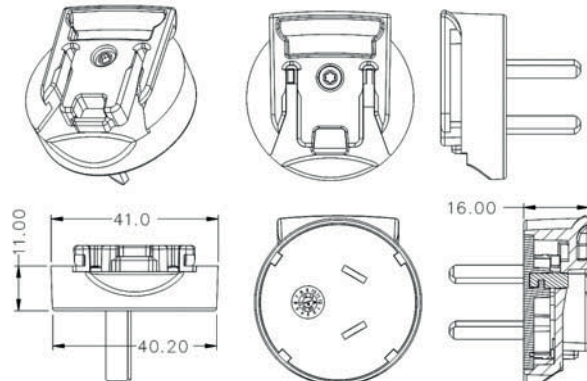

Interchangeable Clips for R-Series Wall Adapters

RPA – US Clip

Dimension Drawing Unit: mm

RPB – Brazil Clip

Dimension Drawing Unit: mm

RPC – China Clip

Dimension Drawing Unit: mm

RPE - Europe Clip

Dimension Drawing Unit: mm

RPH – Korea Clip

Dimension Drawing Unit: mm

RPI – India Clip

Dimension Drawing Unit: mm

RPK – UK Clip

Dimension Drawing Unit: mm

RPN – Argentina Clip

Dimension Drawing Unit: mm

RPS – Australia Clip **Dimension Drawing Unit: mm**

RPX – C8 Clip **Dimension Drawing Unit: mm**

RPBAG

RPBAG

Product package comes with RPA, RPE, RPK and RPS interchangeable clips in a plastic bag.