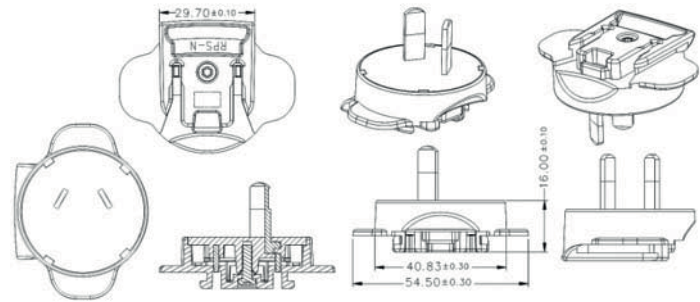

Interchangeable Clips for R-Series Wall Adapters

RPA – US Clip

Dimension Drawing Unit: mm

RPB – Brazil Clip

Dimension Drawing Unit: mm

RPC – China Clip

Dimension Drawing Unit: mm

RPE - Europe Clip

Dimension Drawing Unit: mm

RPH – Korea Clip

Dimension Drawing Unit: mm

RPI – India Clip

Dimension Drawing Unit: mm

RPK – UK Clip

Dimension Drawing Unit: mm

RPN – Argentina Clip

Dimension Drawing Unit: mm

RPS – Australia Clip **Dimension Drawing Unit: mm**

RPX – C8 Clip **Dimension Drawing Unit: mm**

RPBAG

RPBAG

Product package comes with RPA, RPE, RPK and RPS interchangeable clips in a plastic bag.