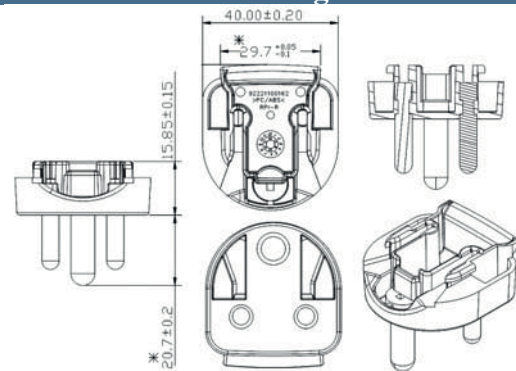

Interchangeable Clips for R-Series Wall Adapters

RPA – US Clip

Dimension Drawing Unit: mm

RPB – Brazil Clip

Dimension Drawing Unit: mm

RPC – China Clip

Dimension Drawing Unit: mm

RPE - Europe Clip

Dimension Drawing Unit: mm

RPH – Korea Clip

Dimension Drawing Unit: mm

RPI – India Clip

Dimension Drawing Unit: mm

RPK – UK Clip

Dimension Drawing Unit: mm

RPN – Argentina Clip

Dimension Drawing Unit: mm

RPS – Australia Clip **Dimension Drawing Unit: mm**

RPX – C8 Clip **Dimension Drawing Unit: mm**

RPBAG

RPBAG

Product package comes with RPA, RPE, RPK and RPS interchangeable clips in a plastic bag.