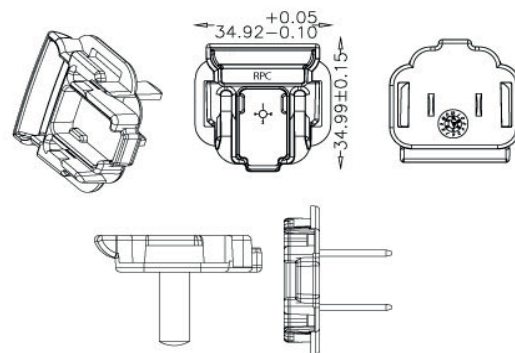

Interchangeable Clips for R-Series Wall Adapters

RPA – US Clip

Dimension Drawing Unit: mm

RPB – Brazil Clip

Dimension Drawing Unit: mm

RPC – China Clip

Dimension Drawing Unit: mm

RPE - Europe Clip

Dimension Drawing Unit: mm

RPH – Korea Clip

Dimension Drawing Unit: mm

RPI – India Clip

Dimension Drawing Unit: mm

RPK – UK Clip

Dimension Drawing Unit: mm

RPN – Argentina Clip

Dimension Drawing Unit: mm

RPS – Australia Clip **Dimension Drawing Unit: mm**

RPX – C8 Clip **Dimension Drawing Unit: mm**

RPBAG

RPBAG

Product package comes with RPA, RPE, RPK and RPS interchangeable clips in a plastic bag.