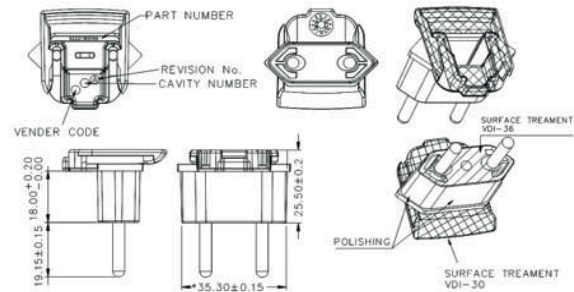

Interchangeable Clips for R-Series Wall Adapters

RPA – US Clip

Dimension Drawing Unit: mm

RPB – Brazil Clip

Dimension Drawing Unit: mm

RPC – China Clip

Dimension Drawing Unit: mm

RPE - Europe Clip

Dimension Drawing Unit: mm

RPH – Korea Clip

Dimension Drawing Unit: mm

RPI – India Clip

Dimension Drawing Unit: mm

RPK – UK Clip

Dimension Drawing Unit: mm

RPN – Argentina Clip

Dimension Drawing Unit: mm

RPS – Australia Clip **Dimension Drawing Unit: mm**

RPX – C8 Clip **Dimension Drawing Unit: mm**

RPBAG

RPBAG

Product package comes with RPA, RPE, RPK and RPS interchangeable clips in a plastic bag.