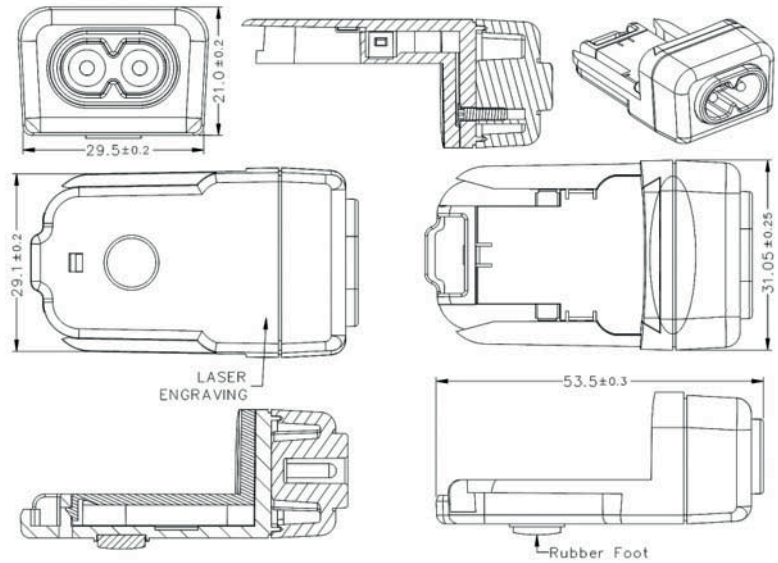

Interchangeable Clips for R-Series Wall Adapters

RPA – US Clip

Dimension Drawing Unit: mm

RPB – Brazil Clip

Dimension Drawing Unit: mm

RPC – China Clip

Dimension Drawing Unit: mm

RPE - Europe Clip

Dimension Drawing Unit: mm

RPH – Korea Clip

Dimension Drawing Unit: mm

RPI – India Clip

Dimension Drawing Unit: mm

RPK – UK Clip

Dimension Drawing Unit: mm

RPN – Argentina Clip

Dimension Drawing Unit: mm

RPS – Australia Clip **Dimension Drawing Unit: mm**

RPX – C8 Clip **Dimension Drawing Unit: mm**

RPBAG

RPBAG

Product package comes with RPA, RPE, RPK and RPS interchangeable clips in a plastic bag.