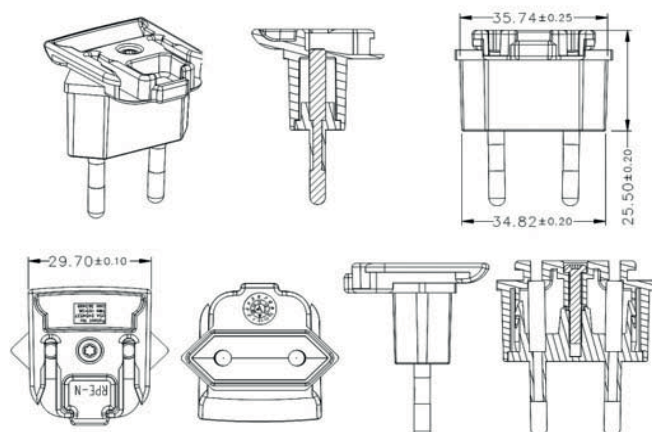

Interchangeable Clips for R-Series Wall Adapters

RPA – US Clip

Dimension Drawing Unit: mm

RPB – Brazil Clip

Dimension Drawing Unit: mm

RPC – China Clip

Dimension Drawing Unit: mm

RPE - Europe Clip

Dimension Drawing Unit: mm

RPH – Korea Clip

Dimension Drawing Unit: mm

RPI – India Clip

Dimension Drawing Unit: mm

RPK – UK Clip

Dimension Drawing Unit: mm

RPN – Argentina Clip

Dimension Drawing Unit: mm

RPS – Australia Clip **Dimension Drawing Unit: mm**

RPX – C8 Clip **Dimension Drawing Unit: mm**

RPBAG

RPBAG

Product package comes with RPA, RPE, RPK and RPS interchangeable clips in a plastic bag.